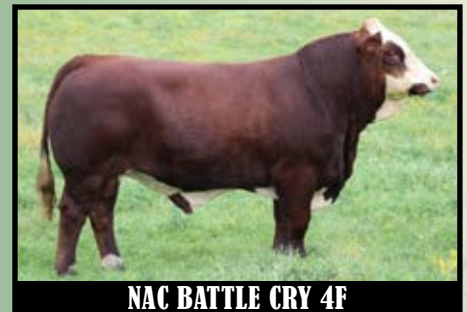

LFE STRATTON 3094F

CROSSROAD BLACK ACCOLADE 145H

RS HEAVY HITTER H45

CROSSROAD CONNECTED 12G

WLB TOP TIER 456G

CINDERELLA MAN

MAF CHROME 141J

Fullblood & Full Fleck REFERENCE SIRES