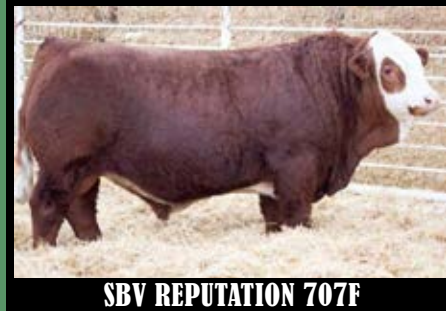

LFE STRATTON 3094F

CROSSROAD BLACK ACCOLADE 145H

RS HEAVY HITTER H45

CROSSROAD CONNECTED 12G

WLB TOP TIER 456G

CINDERELLA MAN

MAF CHROME 141J

Fullblood & Full Fleck REFERENCE SIRES