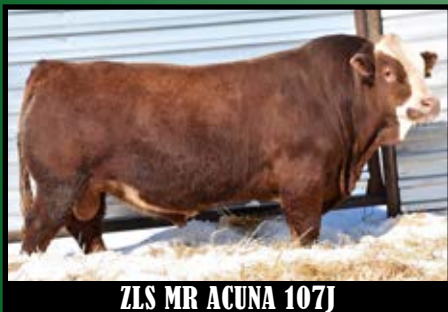

LFE STRATTON 3094F

CROSSROAD BLACK ACCOLADE 145H

RS HEAVY HITTER H45

CROSSROAD CONNECTED 12G

WLB TOP TIER 456G

CINDERELLA MAN

MAF CHROME 141J

Fullblood & Full Fleck REFERENCE SIRES