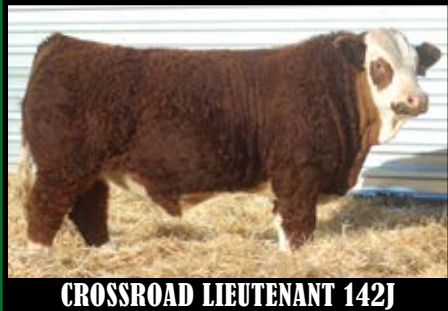

LFE STRATTON 3094F

CROSSROAD BLACK ACCOLADE 145H

RS HEAVY HITTER H45

CROSSROAD CONNECTED 12G

WLB TOP TIER 456G

CINDERELLA MAN

MAF CHROME 141J

Fullblood & Full Fleck REFERENCE SIRES